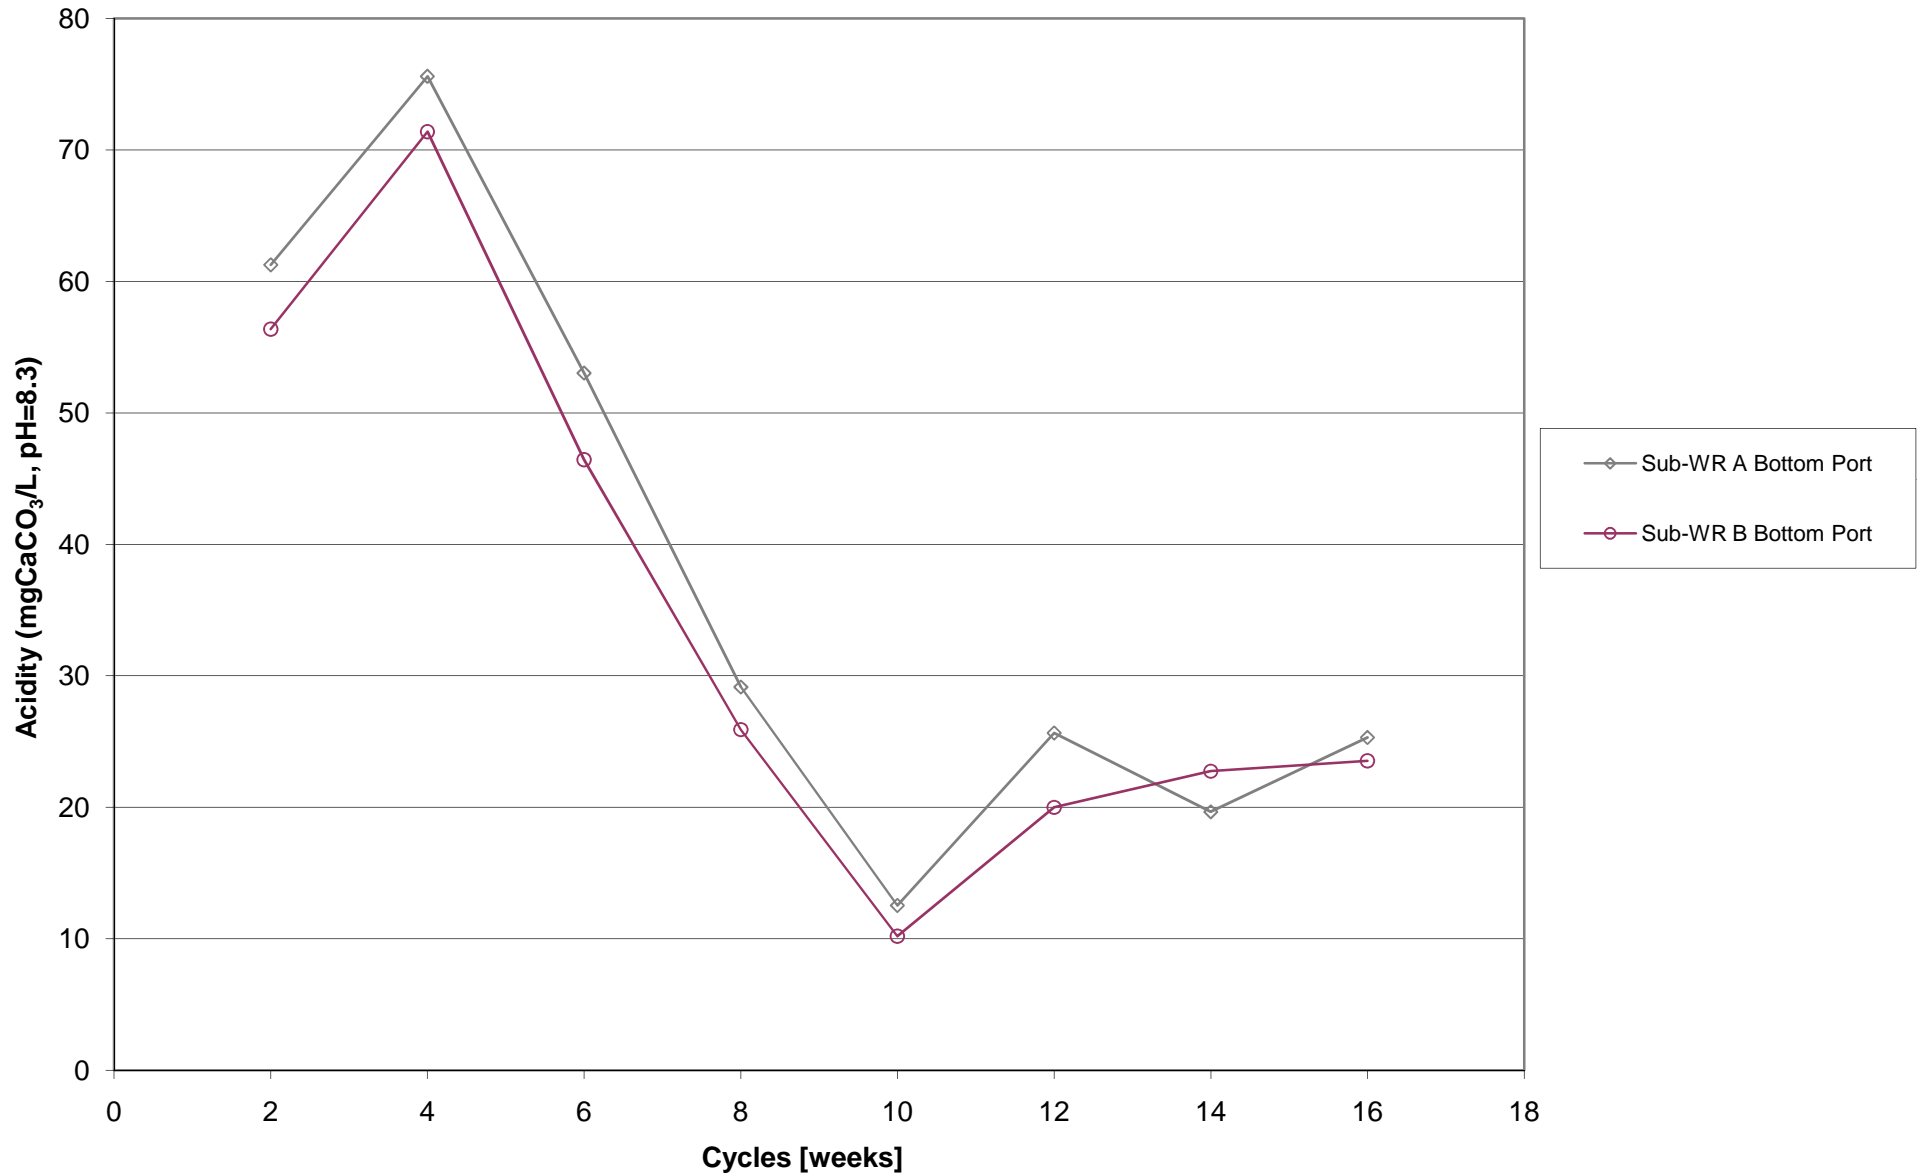

Taseko Prosperity Gold-Copper Project

Appendix 3-7-Y

Waste Rock - Phase 5 Subaqueous Column Concentrations

Waste Rock - Phase 5 Subaqueous Column Concentrations

Waste Rock - Phase 5 Subaqueous Column Concentrations

Waste Rock - Phase 5 Subaqueous Column Concentrations

Waste Rock - Phase 5 Subaqueous Column Concentrations

Waste Rock - Phase 5 Subaqueous Column Concentrations

Waste Rock - Phase 5 Subaqueous Column Concentrations