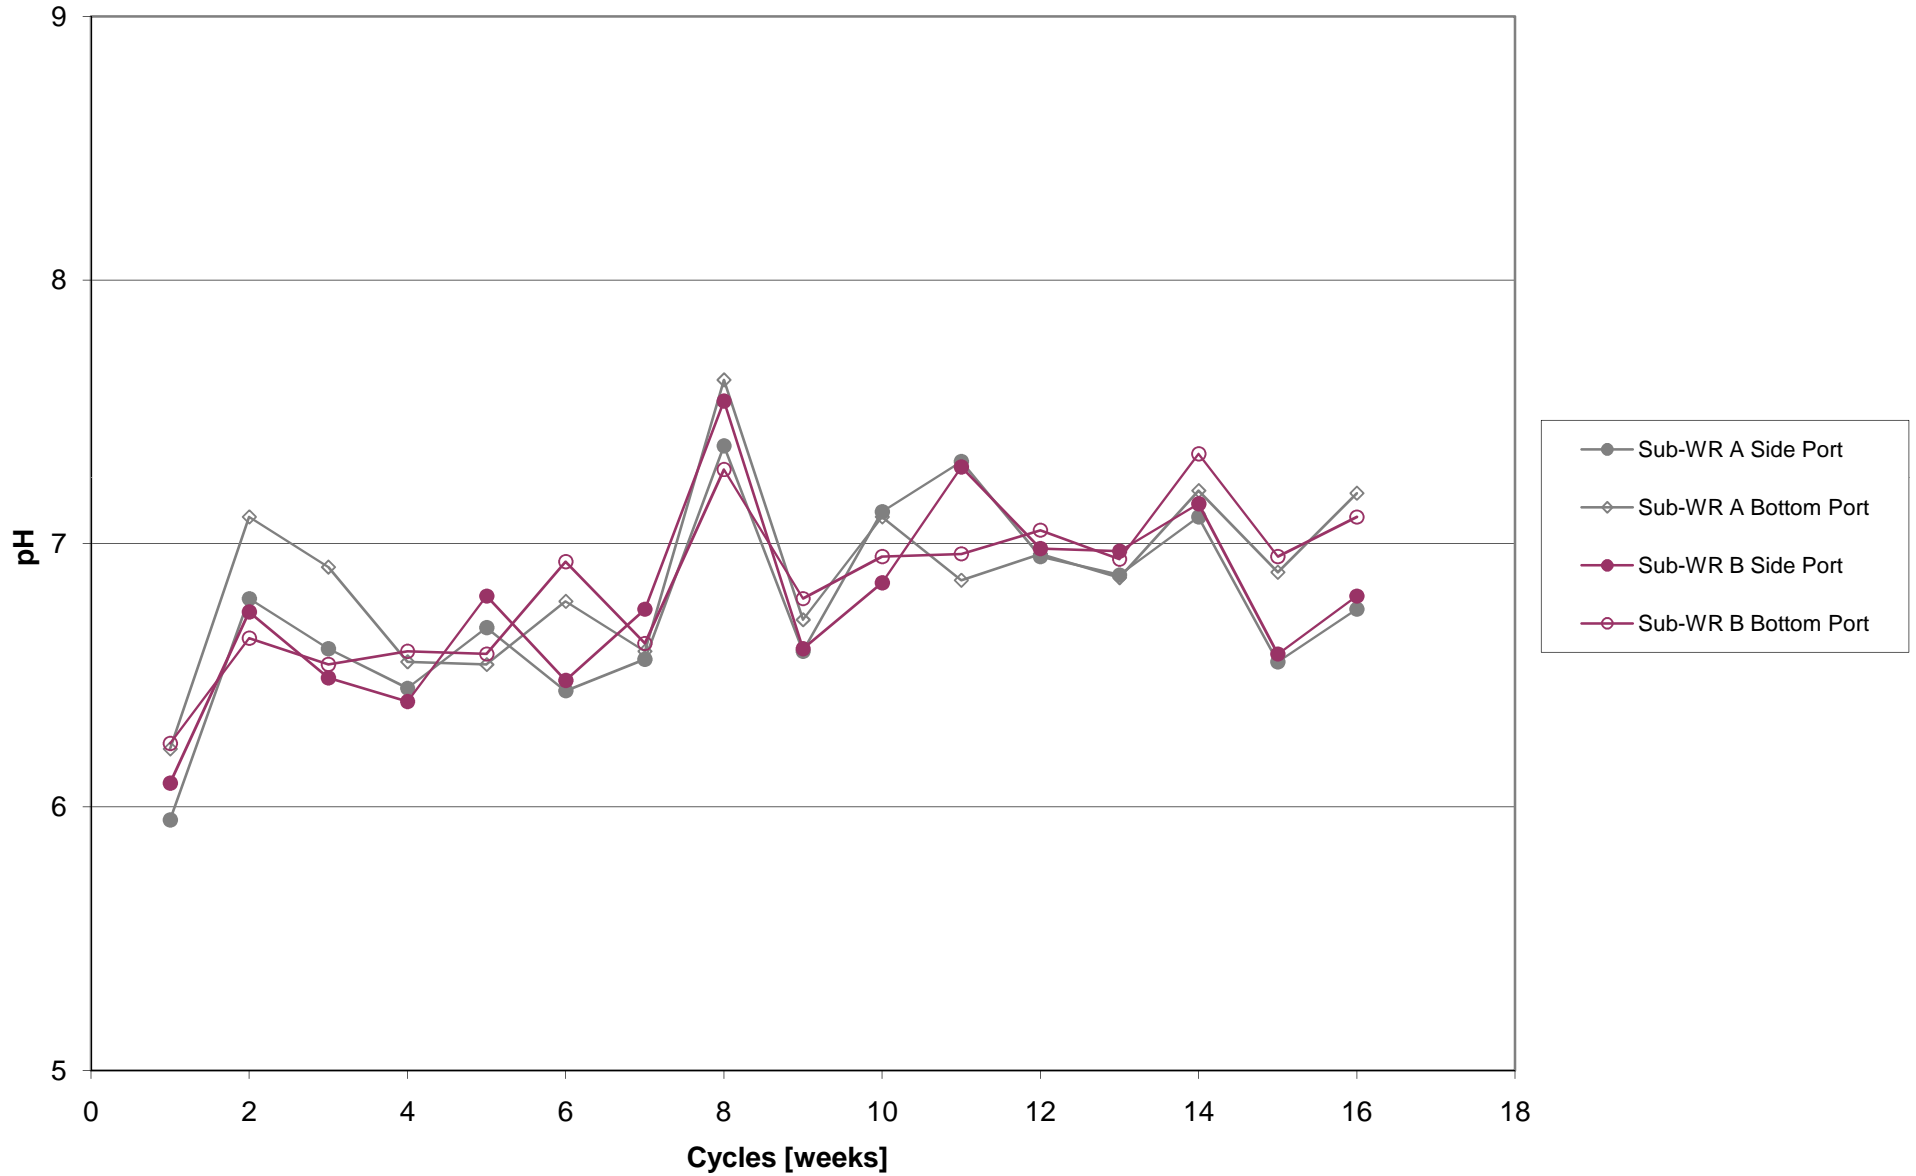

Taseko Prosperity Gold-Copper Project

Appendix 3-7-Y

Waste Rock - Phase 5 Subaqueous Column Concentrations

Waste Rock - Phase 5 Subaqueous Column Concentrations

Waste Rock - Phase 5 Subaqueous Column Concentrations

Waste Rock - Phase 5 Subaqueous Column Concentrations

Waste Rock - Phase 5 Subaqueous Column Concentrations

Waste Rock - Phase 5 Subaqueous Column Concentrations

Waste Rock - Phase 5 Subaqueous Column Concentrations