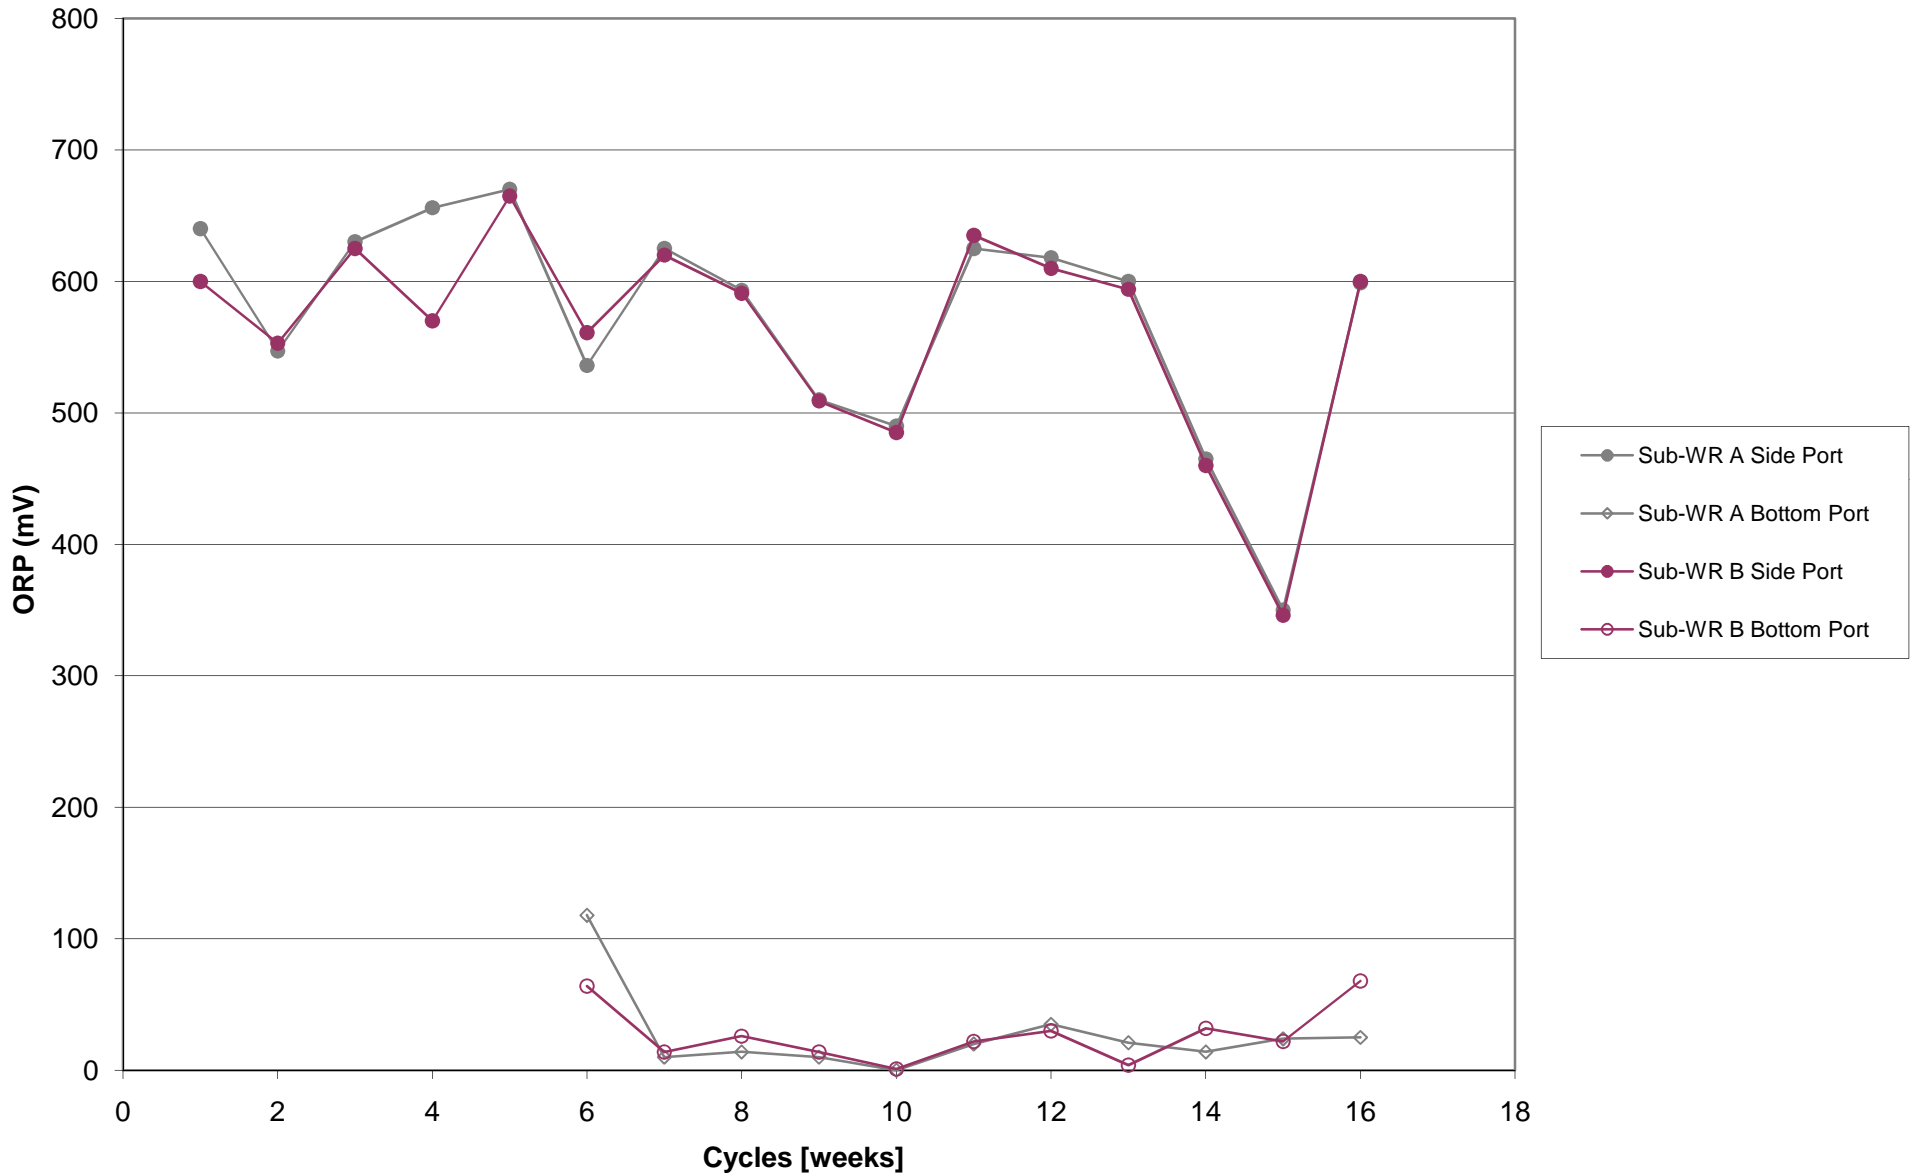

Taseko Prosperity Gold-Copper Project

Appendix 3-7-Y

Waste Rock - Phase 5 Subaqueous Column Concentrations

Waste Rock - Phase 5 Subaqueous Column Concentrations

Waste Rock - Phase 5 Subaqueous Column Concentrations

Waste Rock - Phase 5 Subaqueous Column Concentrations

Waste Rock - Phase 5 Subaqueous Column Concentrations

Waste Rock - Phase 5 Subaqueous Column Concentrations

Waste Rock - Phase 5 Subaqueous Column Concentrations