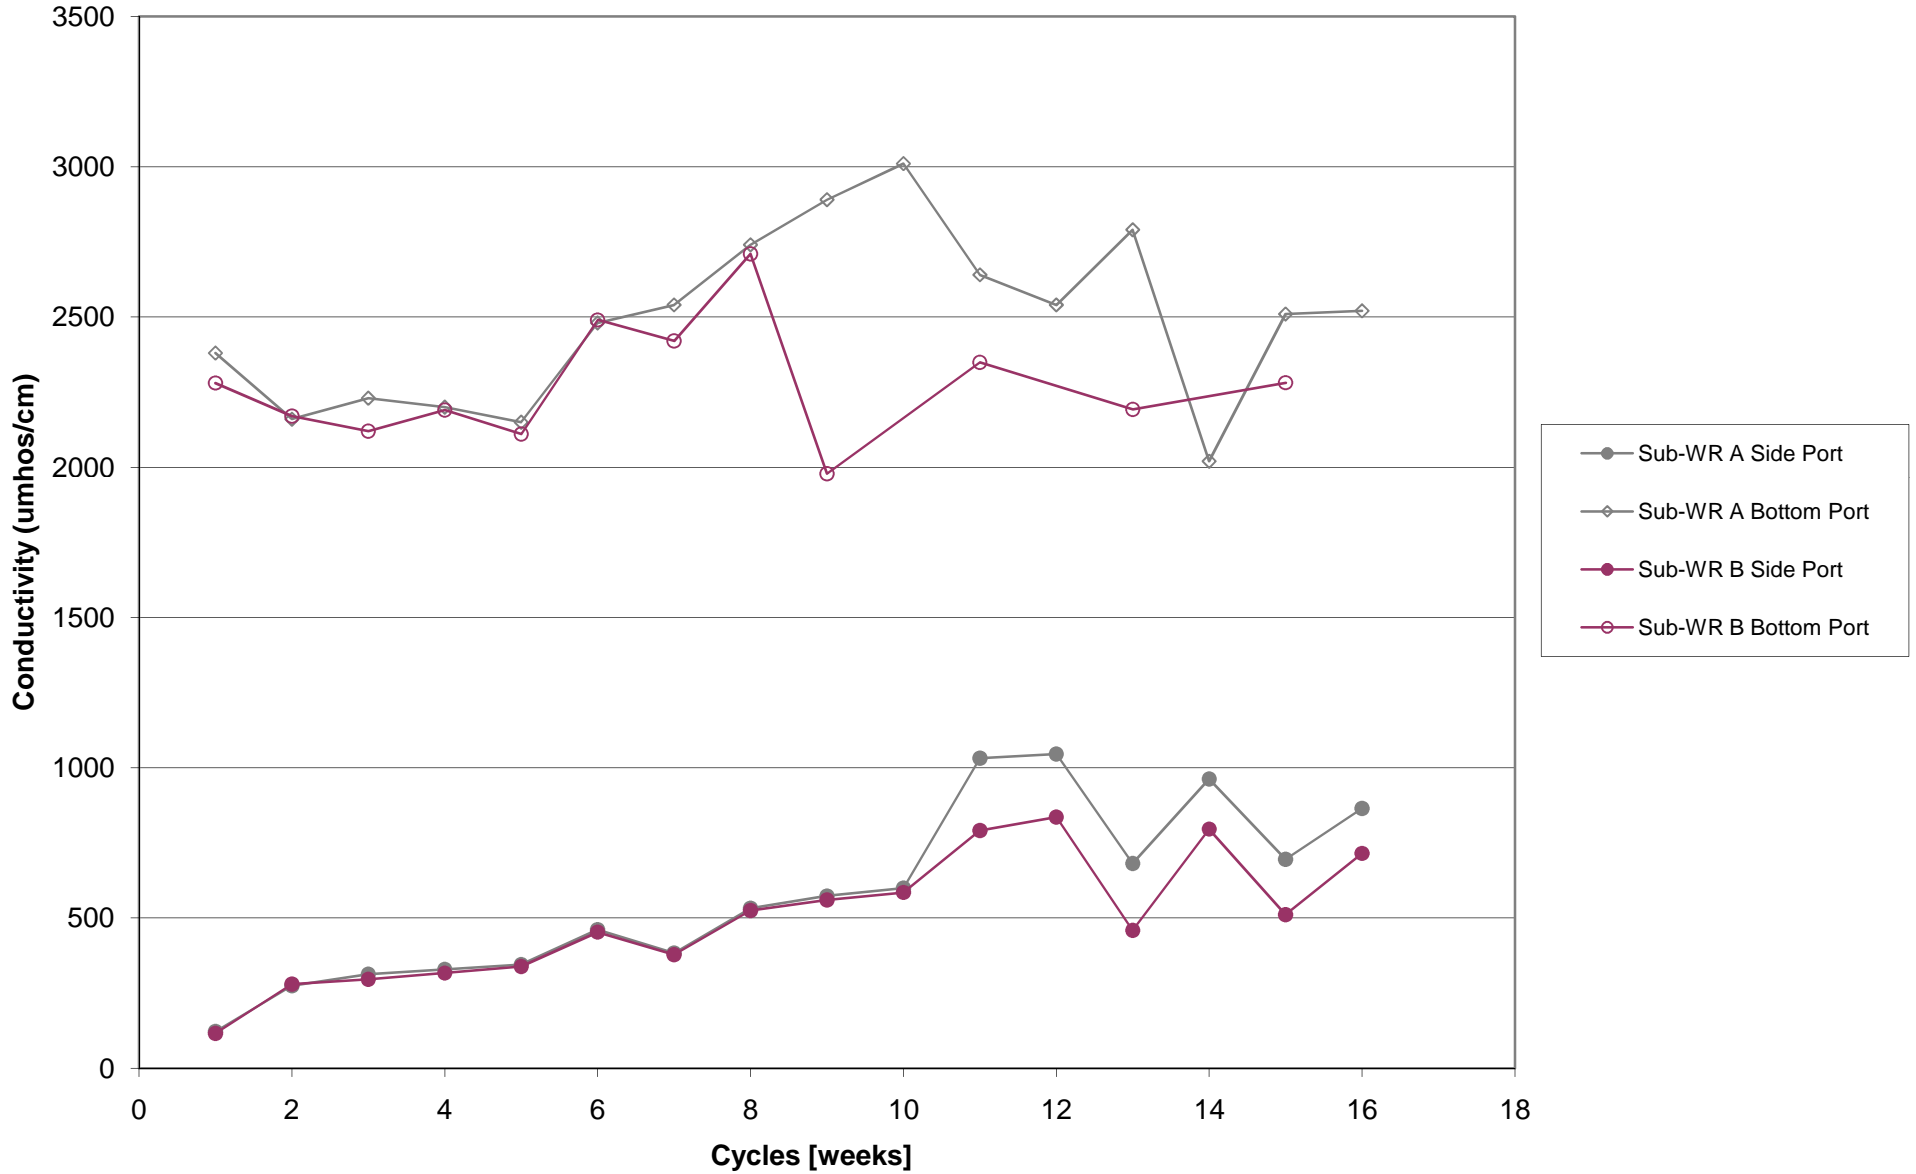

Taseko Prosperity Gold-Copper Project

Appendix 3-7-Y

Waste Rock - Phase 5 Subaqueous Column Concentrations

Waste Rock - Phase 5 Subaqueous Column Concentrations

Waste Rock - Phase 5 Subaqueous Column Concentrations

Waste Rock - Phase 5 Subaqueous Column Concentrations

Waste Rock - Phase 5 Subaqueous Column Concentrations

Waste Rock - Phase 5 Subaqueous Column Concentrations

Waste Rock - Phase 5 Subaqueous Column Concentrations