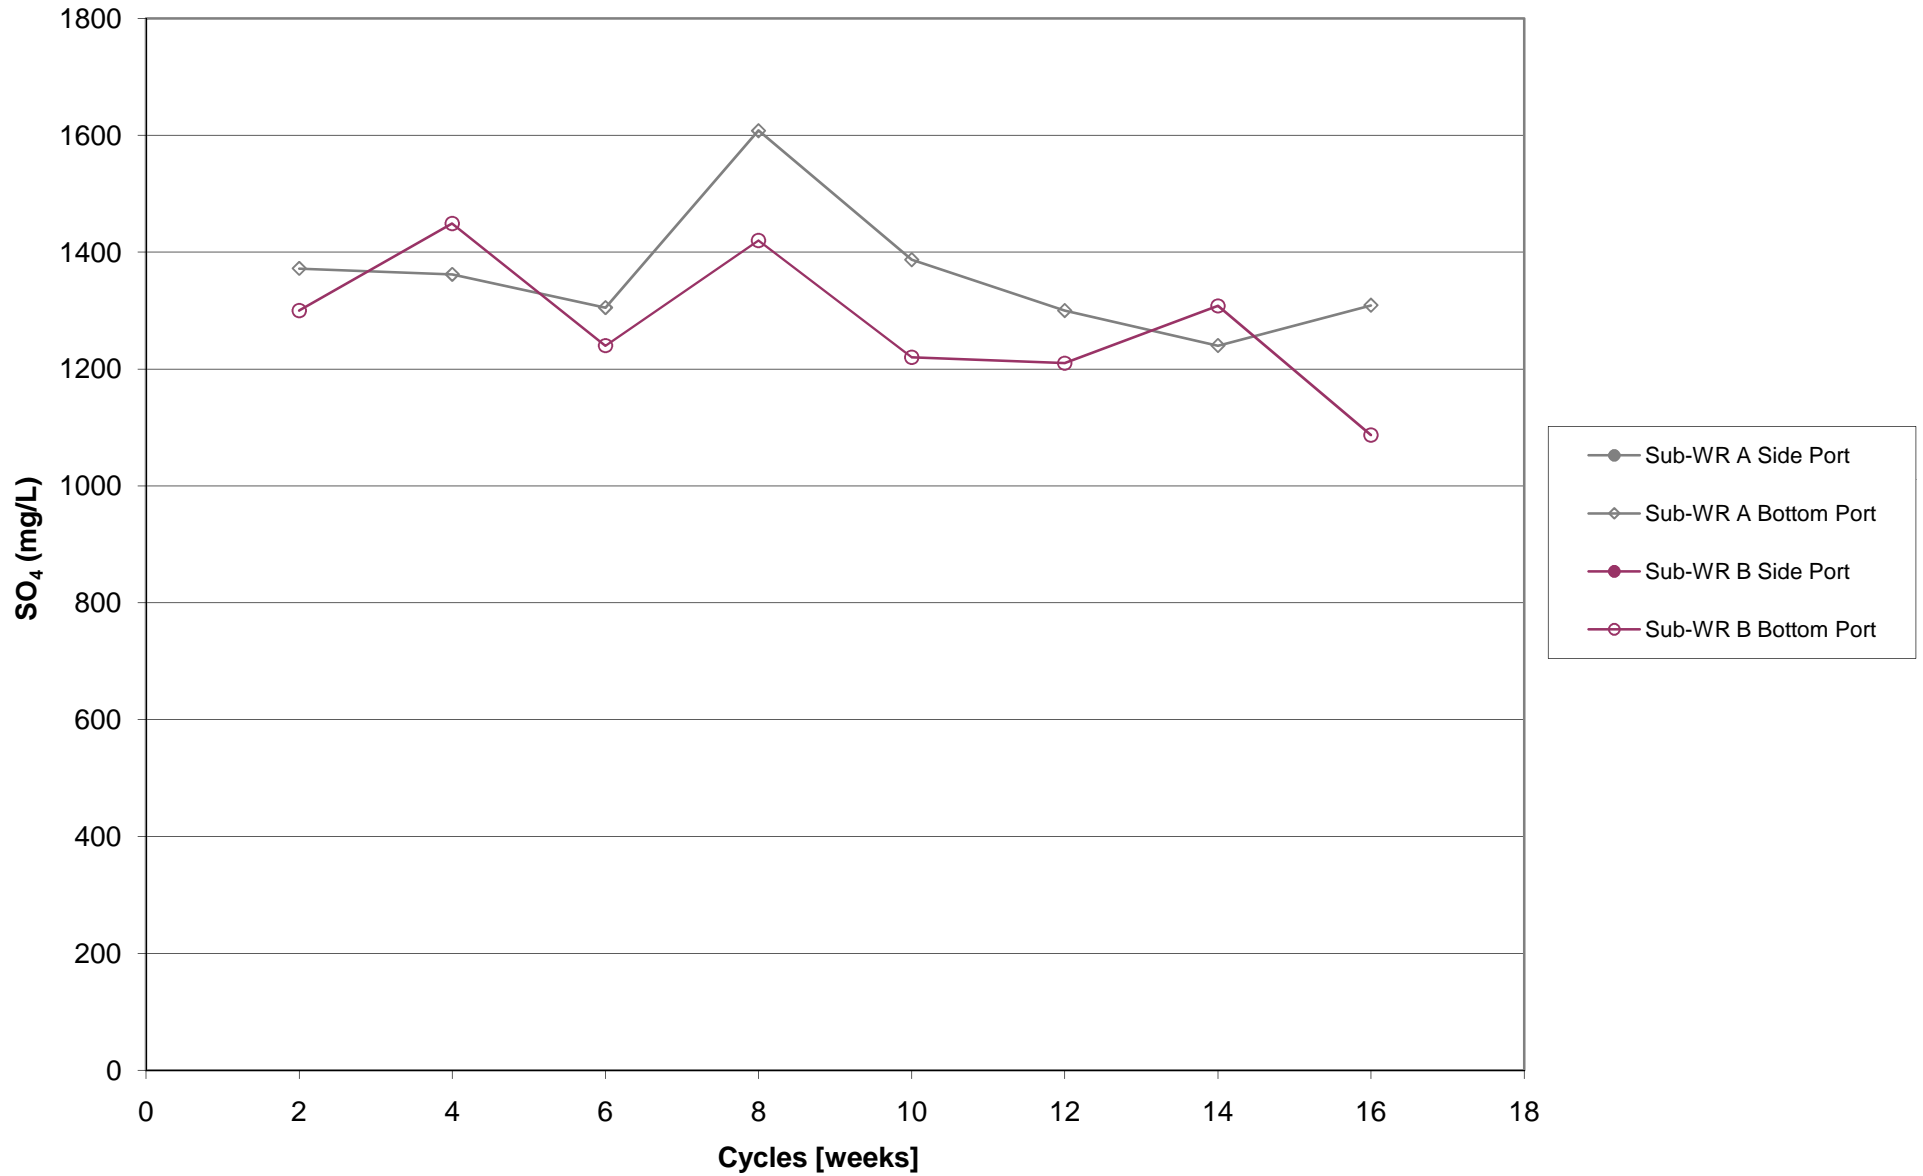

Waste Rock - Phase 5 Subaqueous Column Concentrations