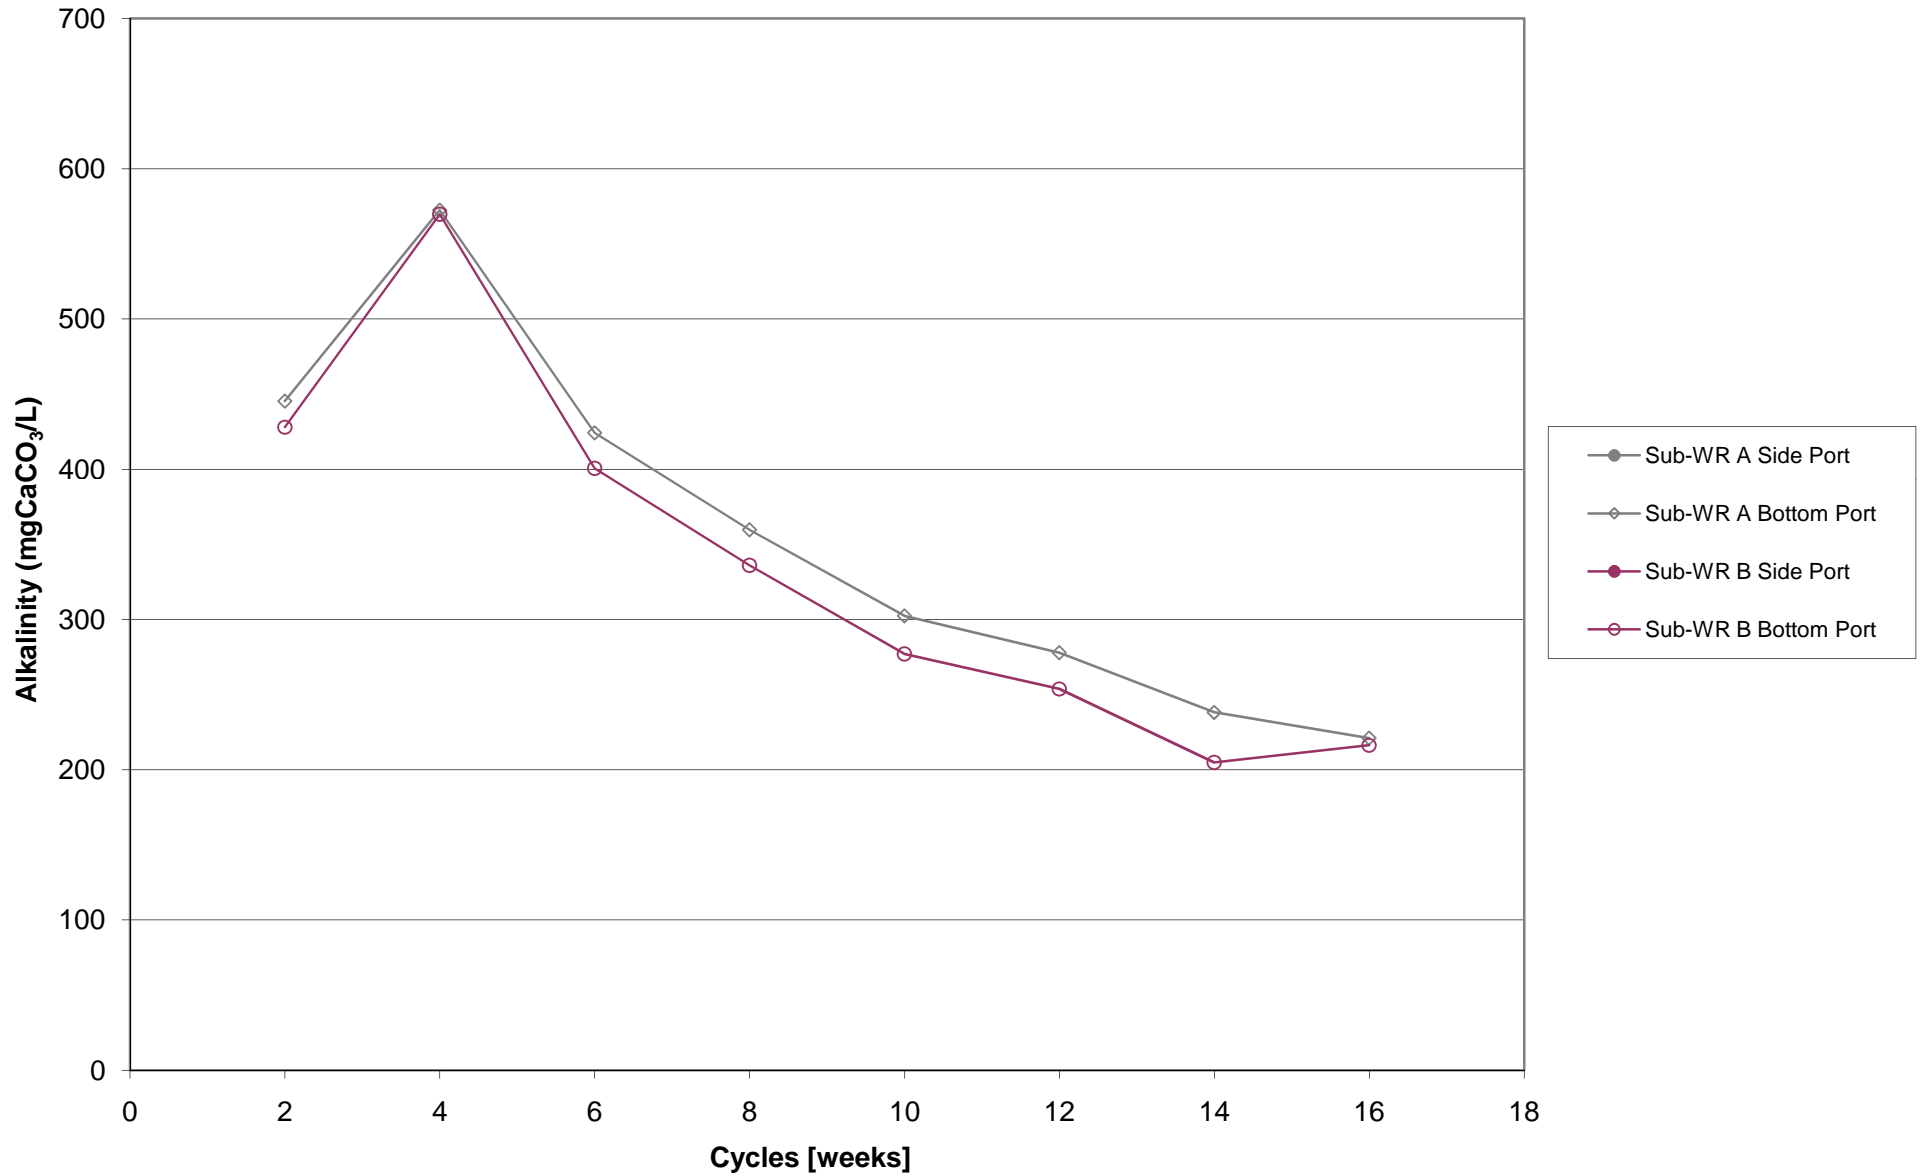

Taseko Prosperity Gold-Copper Project

Appendix 3-7-Y

Waste Rock - Phase 5 Subaqueous Column Concentrations

Waste Rock - Phase 5 Subaqueous Column Concentrations

Waste Rock - Phase 5 Subaqueous Column Concentrations

Waste Rock - Phase 5 Subaqueous Column Concentrations

Waste Rock - Phase 5 Subaqueous Column Concentrations

Waste Rock - Phase 5 Subaqueous Column Concentrations

Waste Rock - Phase 5 Subaqueous Column Concentrations